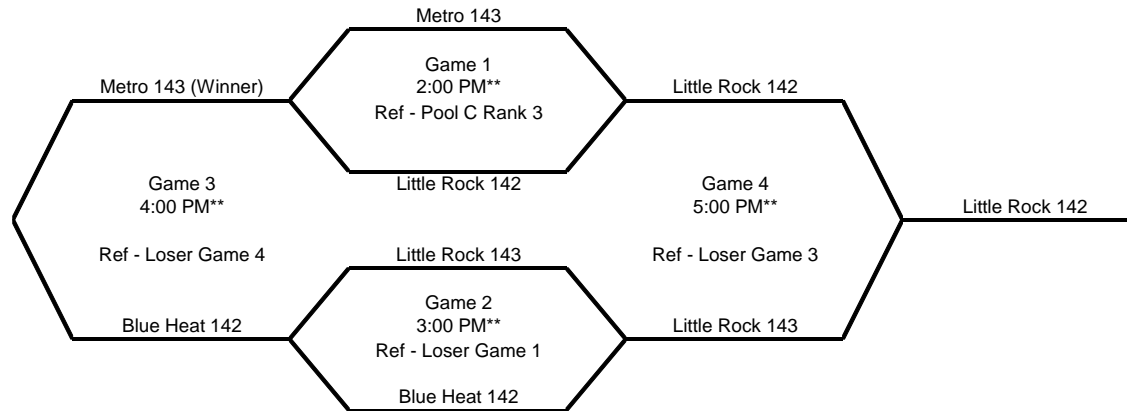

Referee team is responsible for the R2, 2 Line Judges, Scorekeeper, Libero Tracker and Public Scorekeeper.
Except for the first match of the day all start times are estimated.

14's Gold Wellworx Court #3

Play Best 2 out of 3 from 0-25

Referee Team is Responsible for the R2, 2 line Judges, Scorekeeper, Libero Tracker and Public Scorekeeper
 Except for First game all times are approximate

**Referee team is responsible for the R2, 2 Line Judges, Scorekeeper, Libero Tracker and Public Scorekeeper.
 Except for the first match of the day all start times are estimated.**

14's Silver Rhodes Court #1

Play Best 2 out of 3 from 0-25

Referee Team is Responsible for the R2, 2 line Judges, Scorekeeper, Libero Tracker and Public Scorekeeper
Except for First game all times are approximate