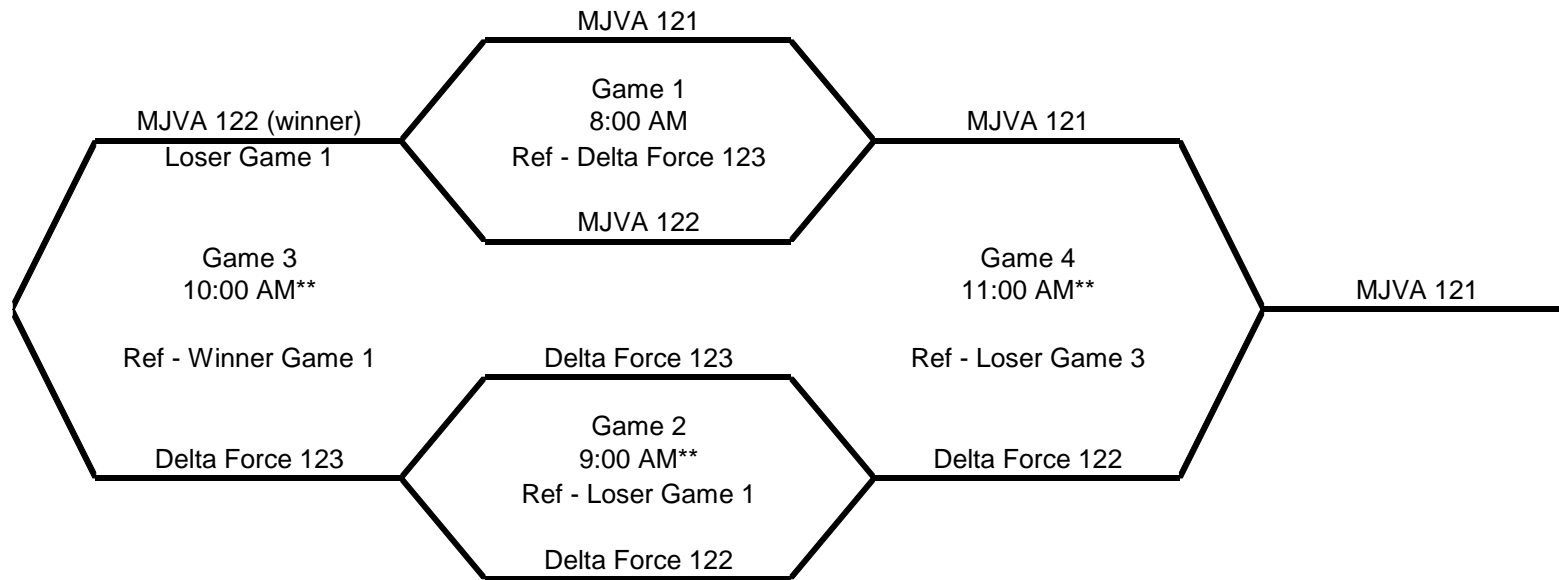

12's Gold Wellworx Court #1

Play Best 2 out of 3 from 0-25

Referee team is responsible for the R2, 2 Line Judges, Scorekeeper, Libero Tracker and Public Scorekeeper.
Except for the first match of the day all start times are estimated.

12's Silver Wellworx Court #1

Play Best 2 out of 3 from 0-25

**Referee team is responsible for the R2, 2 Line Judges, Scorekeeper, Libero Tracker and Public Scorekeeper.
Except for the first match of the day all start times are estimated.**

13's Gold Wellworx Court #2

Play Best 2 out of 3 from 0-25

Referee Team is Responsible for the R2, 2 line Judges, Scorekeeper, Libero Tracker and Public Scorekeeper
Except for First game all times are approximate