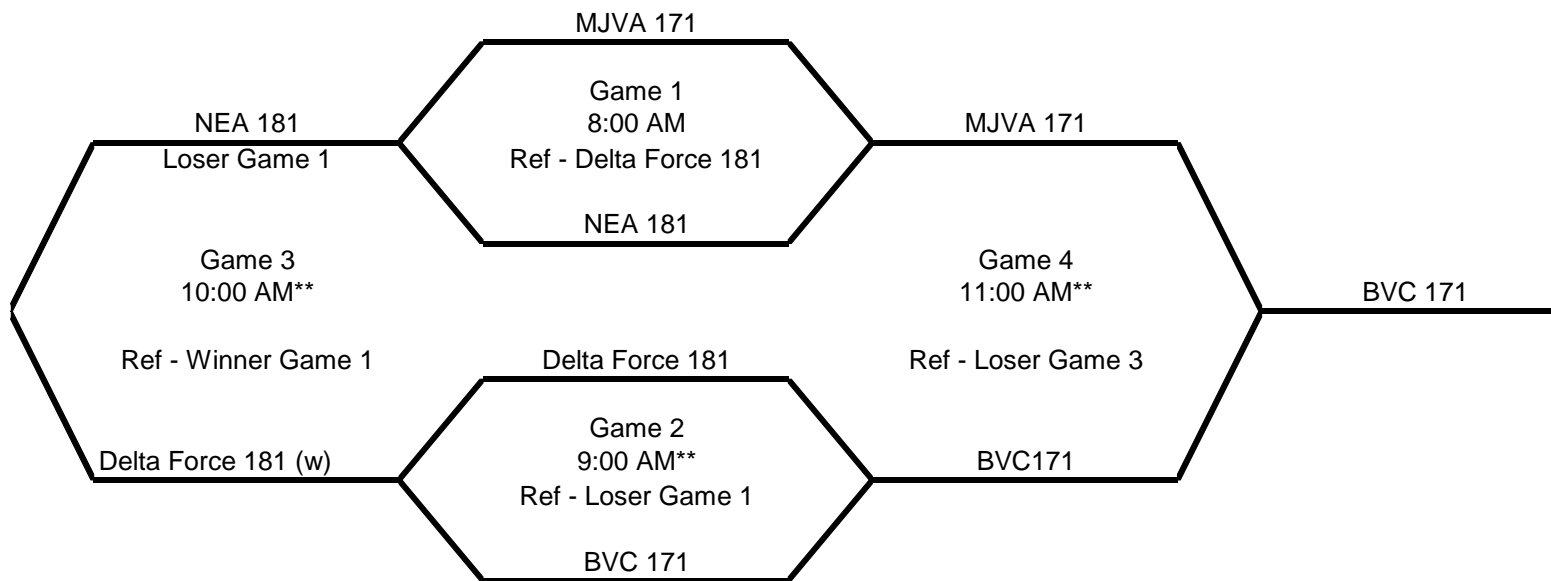

18 Gold Rhodes Court #2

Play Best 2 out of 3 from 0-25

Referee team is responsible for the R2, 2 Line Judges, Scorekeeper, Libero Tracker and Public Scorekeeper.
Except for the first match of the day all start times are estimated.

18's Silver Rhodes Court #2

Play Best 2 out of 3 from 0-25

**Referee team is responsible for the R2, 2 Line Judges, Scorekeeper, Libero Tracker and Public Scorekeeper.
Except for the first match of the day all start times are estimated.**