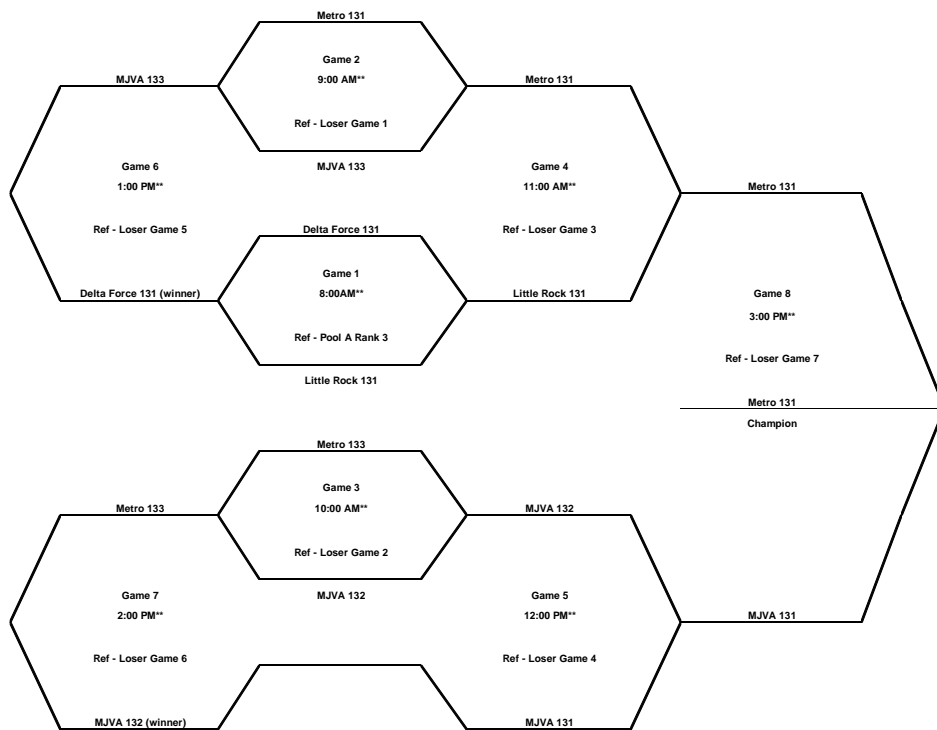

13's Gold Wellworx Court #2

Play Best 2 out of 3 from 0-25

Referee Team is Responsible for the R2, 2 line Judges, Scorekeeper, Libero Tracker and Public Scorekeeper
Except for First game all times are approximate