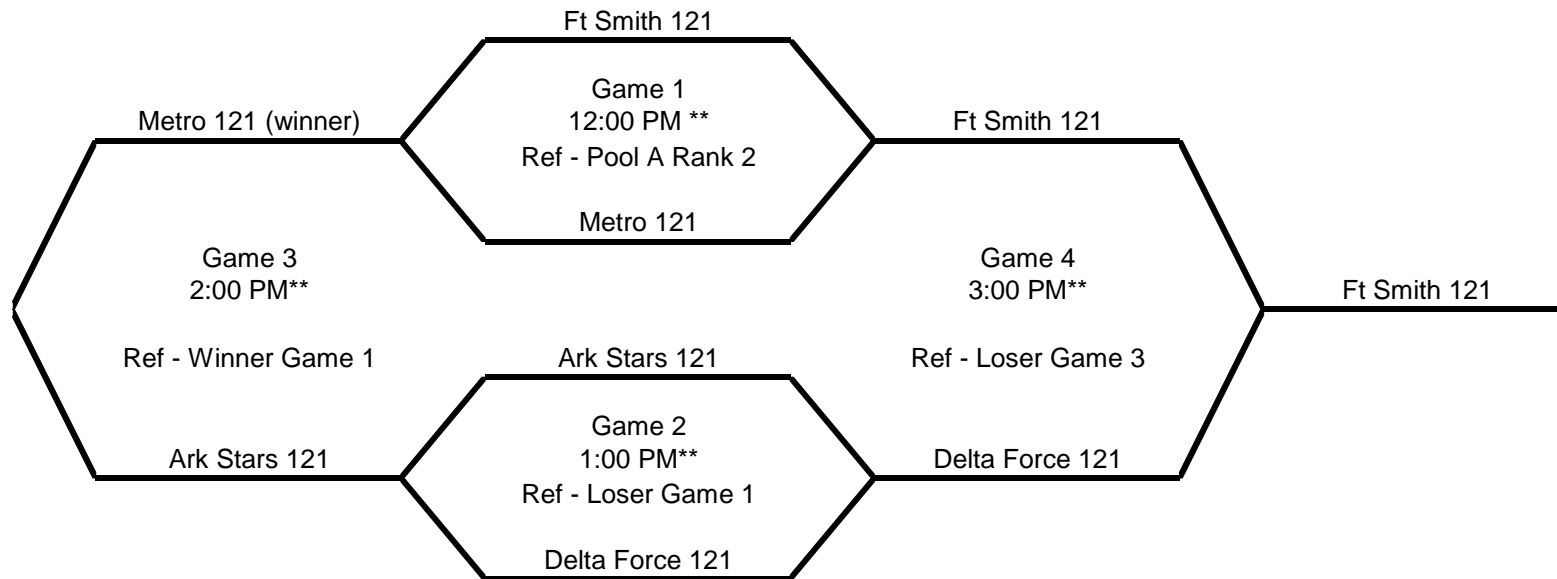

12's Gold Wellworx Court #1

Play Best 2 out of 3 from 0-25

Referee team is responsible for the R2, 2 Line Judges, Scorekeeper, Libero Tracker and Public Scorekeeper.
Except for the first match of the day all start times are estimated.

12's Silver Wellworx Court #1

Play Best 2 out of 3 from 0-25

**Referee team is responsible for the R2, 2 Line Judges, Scorekeeper, Libero Tracker and Public Scorekeeper.
Except for the first match of the day all start times are estimated.**

13's Gold Wellworx Court #2

Play Best 2 out of 3 from 0-25

Referee Team is Responsible for the R2, 2 line Judges, Scorekeeper, Libero Tracker and Public Scorekeeper
Except for First game all times are approximate