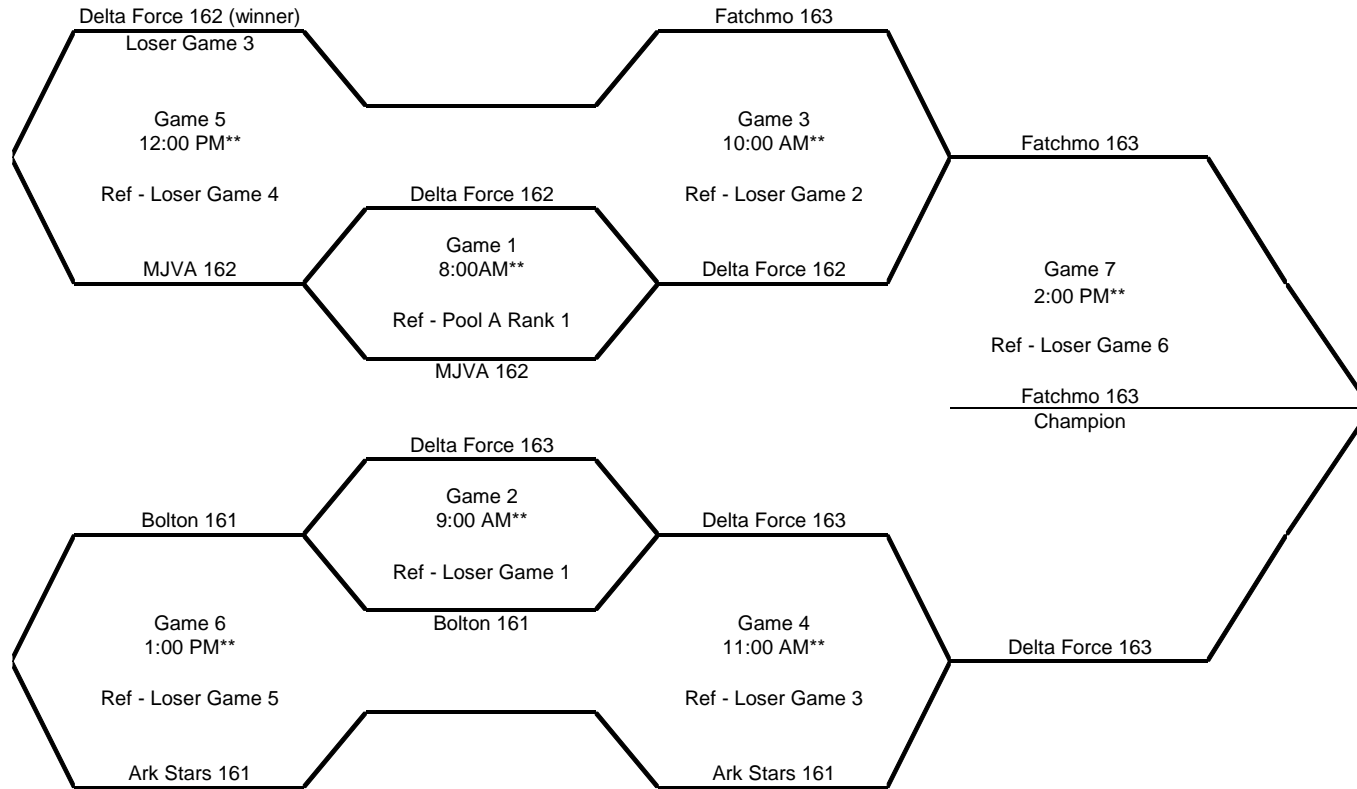

16's Gold Rhodes Court #4

Play Best 2 out of 3 from 0-25

Referee Team is Responsible for the R2, 2 line Judges, Scorekeeper, Libero Tracker and Public Scorekeeper
Except for First game all times are approximate

**Referee team is responsible for the R2, 2 Line Judges, Scorekeeper, Libero Tracker and Public Scorekeeper.
Except for the first match of the day all start times are estimated.**