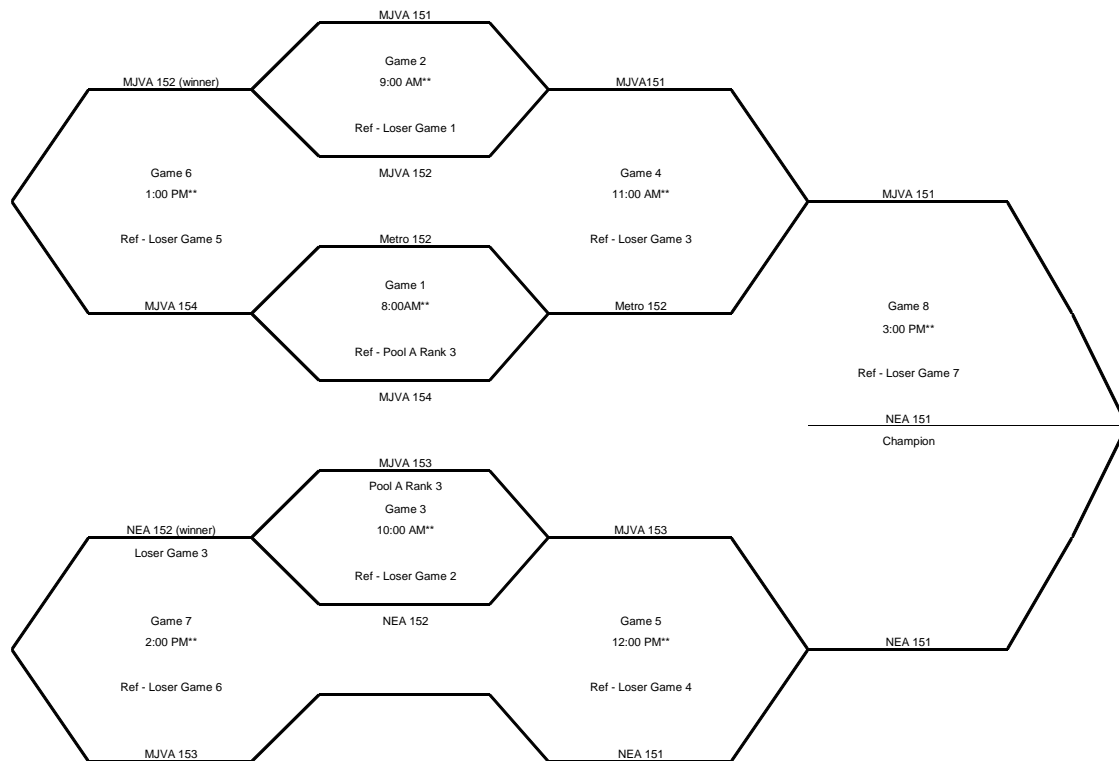

15's Gold Rhodes Court #3

Play Best 2 out of 3 from 0-25

Referee Team is Responsible for the R2, 2 line Judges, Scorekeeper, Libero Tracker and Public Scorekeeper
Except for First game all times are approximate

Referee team is responsible for the R2, 2 Line Judges, Scorekeeper, Libero Tracker and Public Scorekeeper.
Except for the first match of the day all start times are estimated.