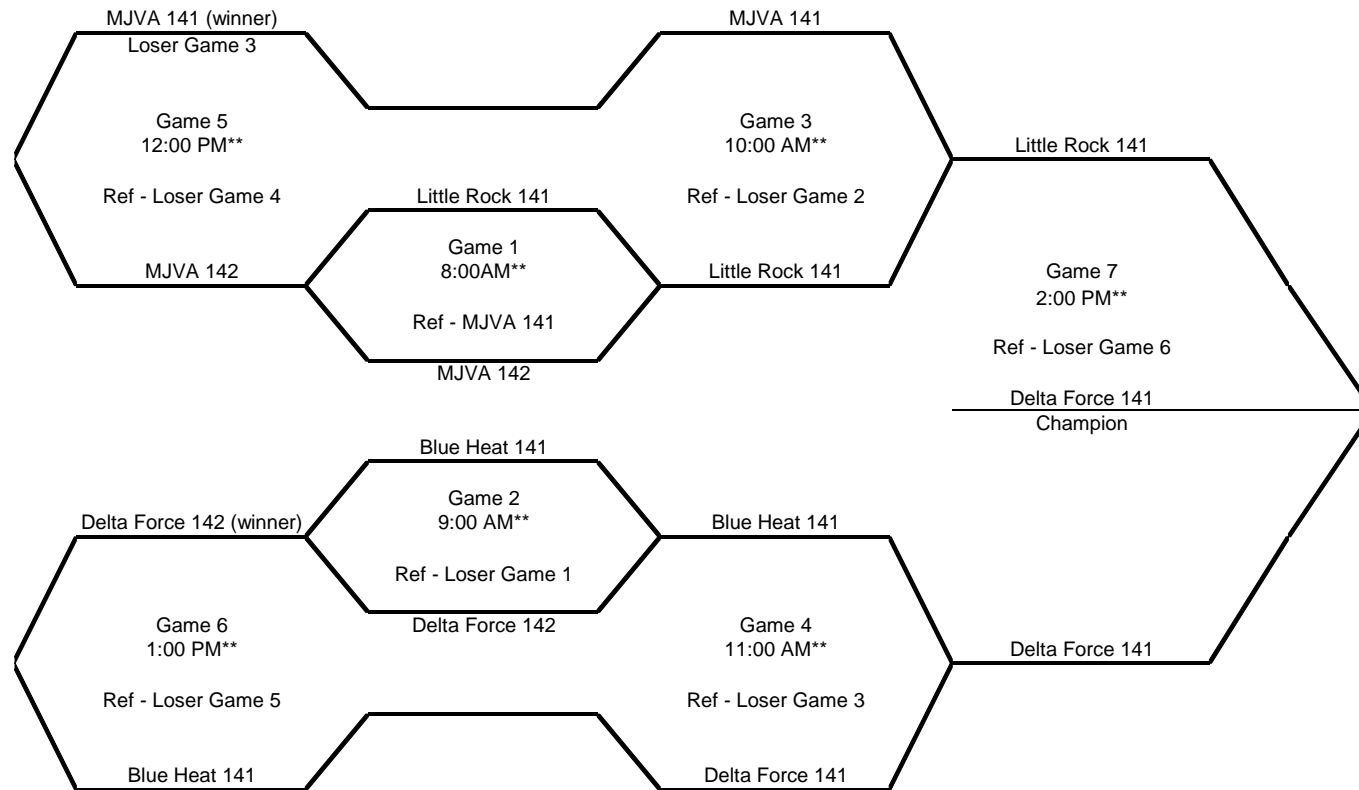

14's Gold Wellworx Court #3

Play Best 2 out of 3 from 0-25

Referee Team is Responsible for the R2, 2 line Judges, Scorekeeper, Libero Tracker and Public Scorekeeper
Except for First game all times are approximate

**Referee team is responsible for the R2, 2 Line Judges, Scorekeeper, Libero Tracker and Public Scorekeeper.
Except for the first match of the day all start times are estimated.**