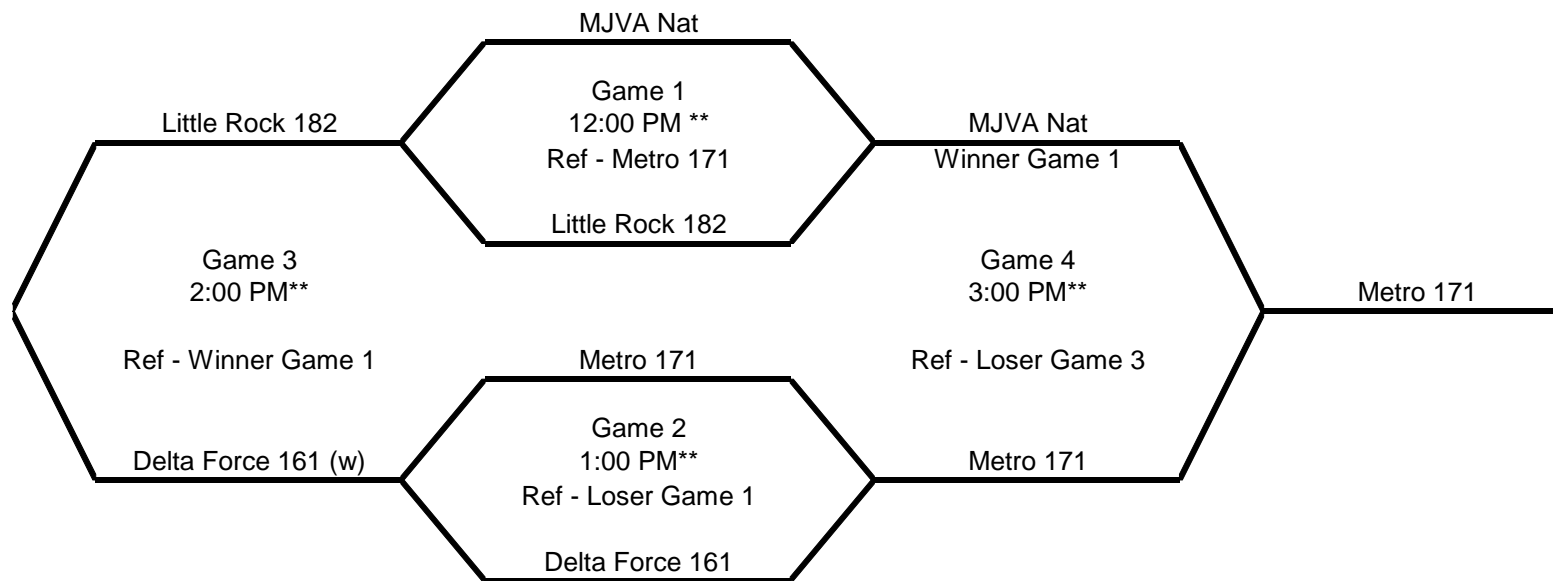

18 Gold Rhodes Court #2

Play Best 2 out of 3 from 0-25

Referee team is responsible for the R2, 2 Line Judges, Scorekeeper, Libero Tracker and Public Scorekeeper.
Except for the first match of the day all start times are estimated.