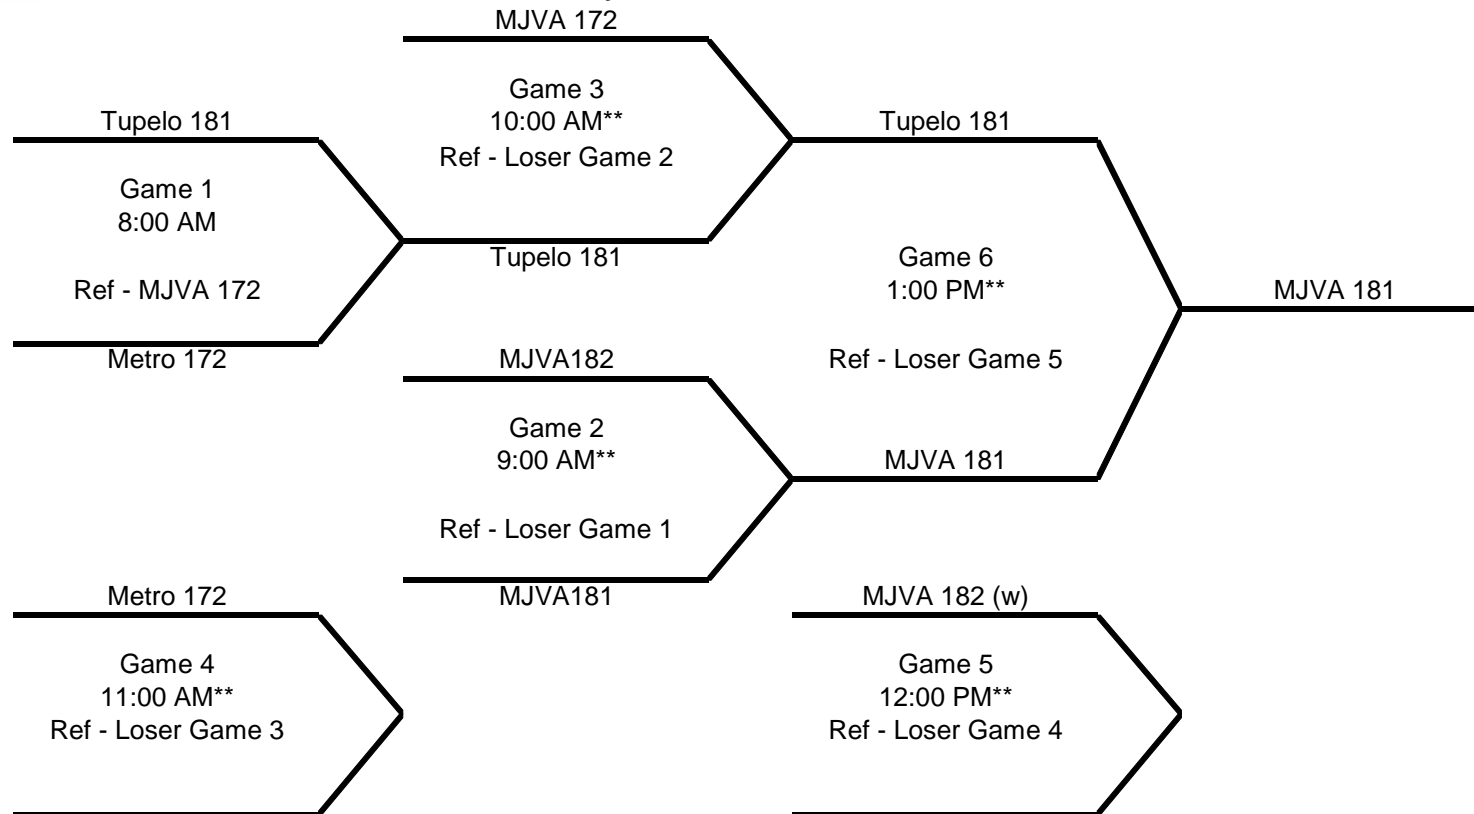

18's Bronze Rhodes Court # 1

Play Best 2 out of 3 from 0-25

Referee team is responsible for the R2, 2 Line Judges, Scorekeeper, Libero Tracker and Public Scorekeeper.
Except for the first match of the day all start times are estimated.