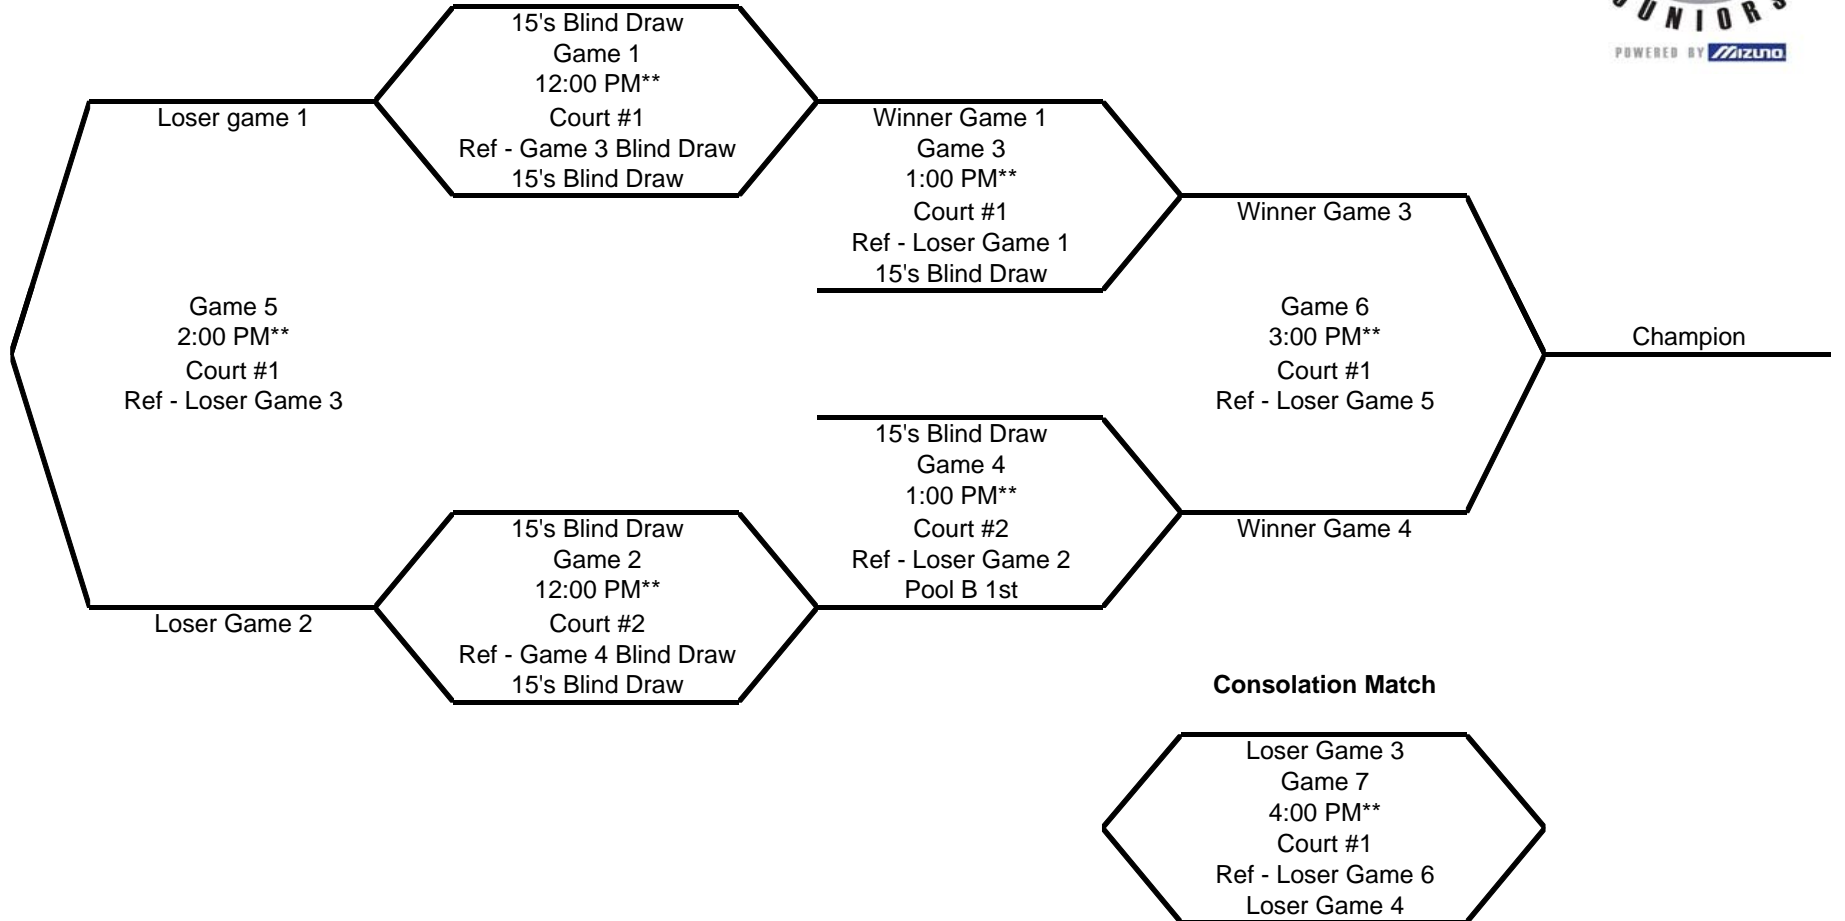

Won	Lost

If two or more teams are tied in Match Wins then a single 15 Point Tie Breaker per USAV rules will determine the winner of the Bracket.

Start Times

8:00 AM
 9:00 AM**
 10:00 AM**
 11:00 AM**
 11:30 PM**

** Except for the first match all start times are estimated. Matches will begin immediately following the finish of the proceeding match.

13's Gold Wellworx

14's Gold Wellworx

14's Silver Wellworx

15's Gold Rhodes College

Won	Lost

If two or more teams are tied in Match Wins then a single 15 Point Tie Breaker per USAV rules will determine the winner of the Bracket.

Start Times

2:00 PM**
 3:00 PM**
 4:00 PM**
 5:00 PM**
 5:30 PM**