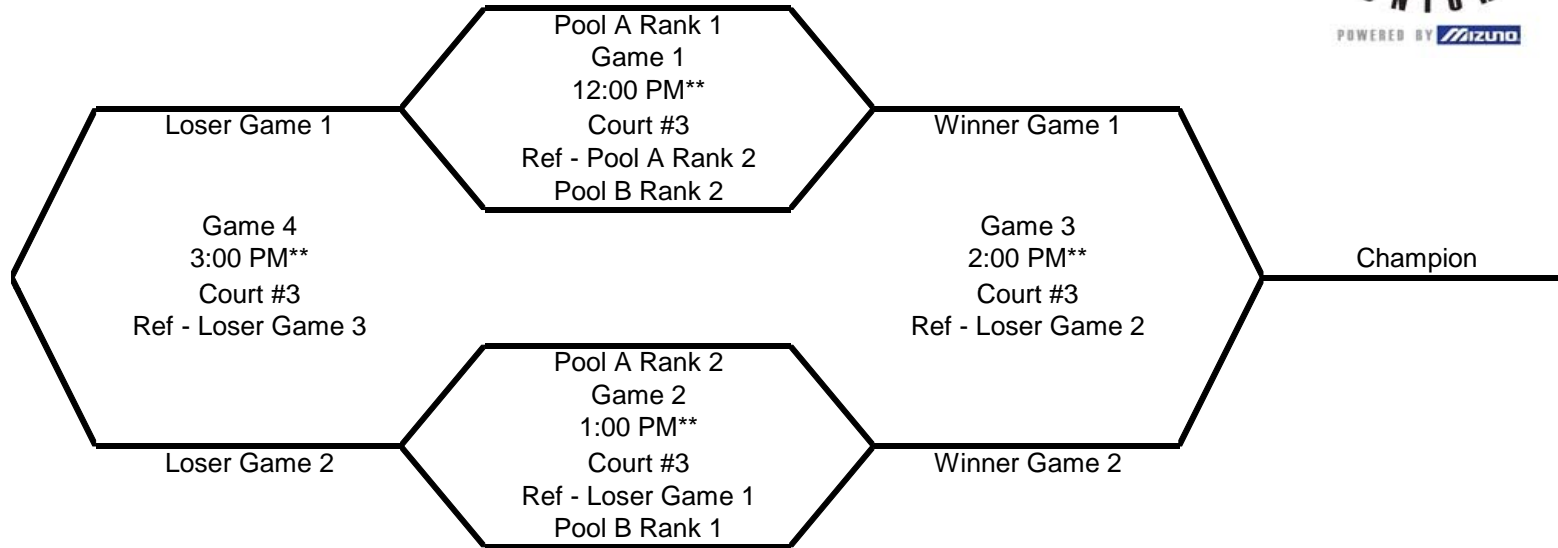

** Except for the first match all start times are estimated. Matches will begin immediately following the finish of the proceeding match.

13's Gold Wellworx

14's Gold Wellworx

14's Silver Wellworx

15's Gold Rhodes College

15's Silver Rhodes College

16's Gold Rhodes College

17's Gold Rhodes College

18's Gold Rhodes College

18's Silver - Court #2

Rhodes College

		S1	S2	S3
S1				
S2				
S3				

Set Results

Won	Lost

If two or more teams are tied in Match Wins then a single 15 Point Tie Breaker per USAV rules will determine the winner of the Bracket.

Start Times

2:00 PM**
 3:00 PM**
 4:00 PM**
 5:00 PM**
 5:30 PM**