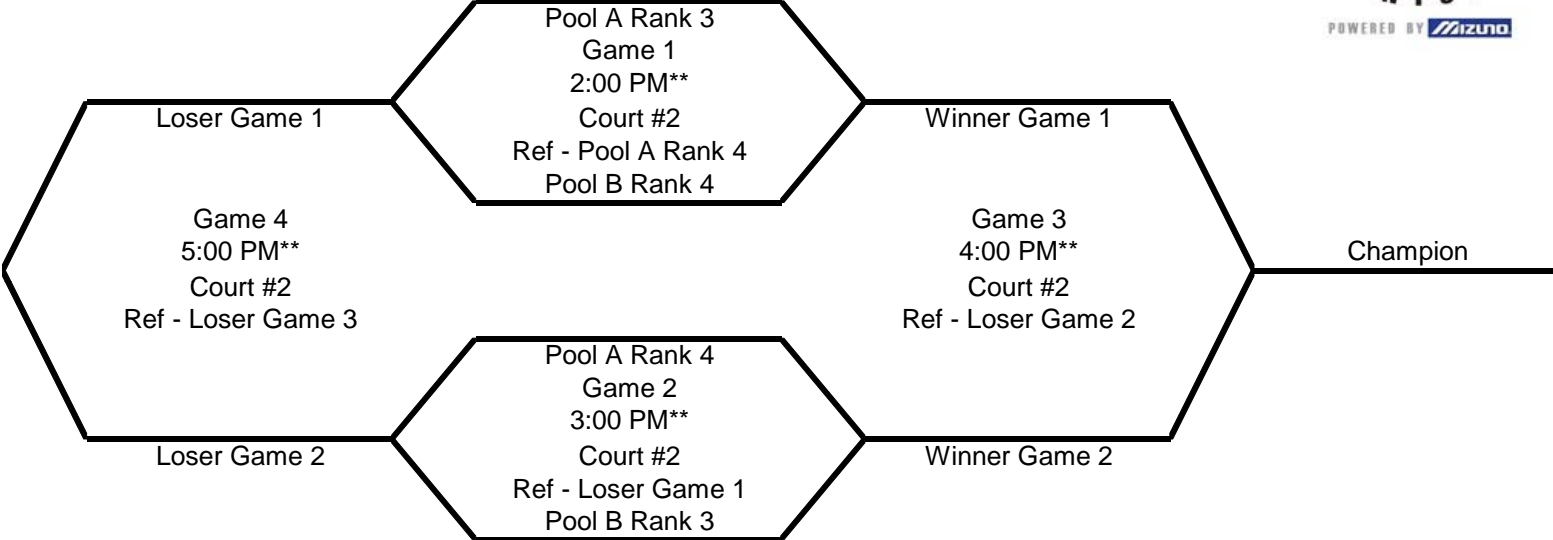

Won	Lost

If two or more teams are tied in Match Wins then a single 15 Point Tie Breaker per USAV rules will determine the winner of the Bracket.

Start Times

8:00 AM
 9:00 AM**
 10:00 AM**
 11:00 AM**
 11:30 PM**

** Except for the first match all start times are estimated. Matches will begin immediately following the finish of the proceeding match.

13's Gold Wellworx

14's Gold Wellworx

14's Silver Wellworx

15's Gold Rhodes College

Won	Lost

If two or more teams are tied in Match Wins then a single 15 Point Tie Breaker per USAV rules will determine the winner of the Bracket.

Start Times

2:00 PM**
 3:00 PM**
 4:00 PM**
 5:00 PM**
 5:30 PM**