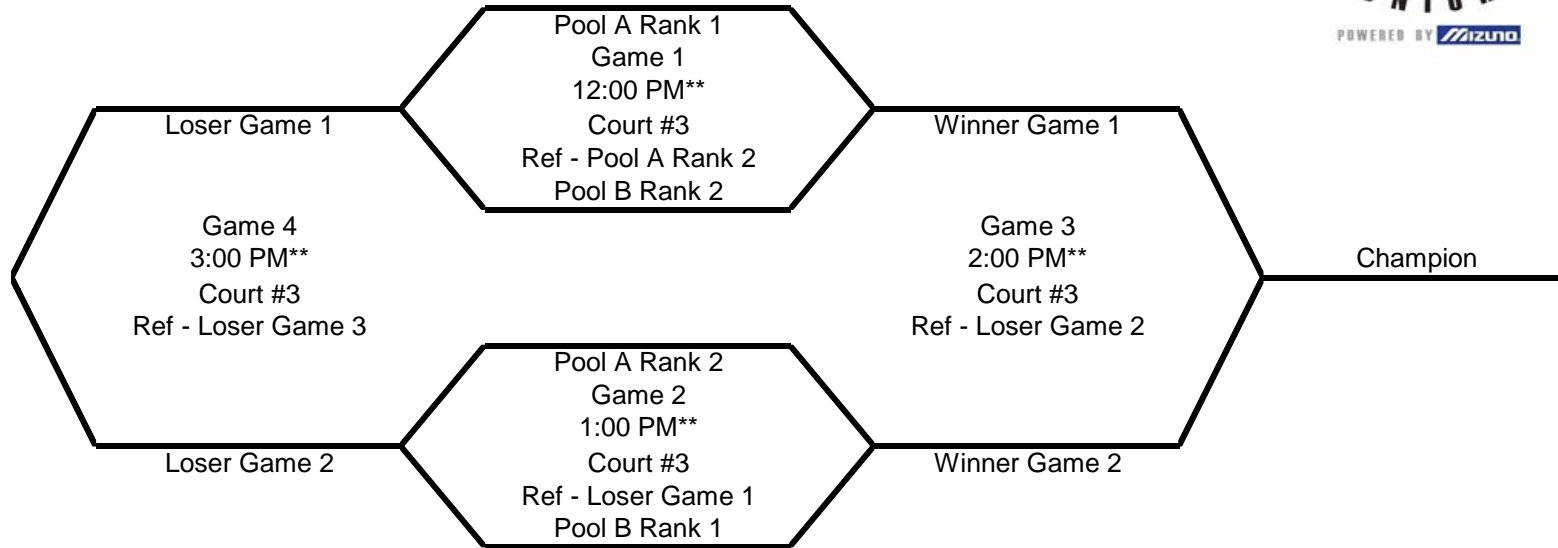

Won	Lost

If two or more teams are tied in Match Wins then a single 15 Point Tie Breaker per USAV rules will determine the winner of the Bracket.

Start Times

8:00 AM
 9:00 AM**
 10:00 AM**
 11:00 AM**
 11:30 PM**

Set Schedule			
Match #	Team #	Team #	Ref Team #
1	1	3	2
2	2	3	1
3	1	2	3
Break			
3	?	?	?

* Ref team is responsible for the Down Referee, two (2) line judges, Scorekeeper, Libero Tracker and Public Scorekeeper

** Except for the first match all start times are estimated. Matches will begin immediately following the finish of the proceeding match.

13's Gold Wellworx

14's Gold Wellworx

14's Silver Wellworx

15's Gold Rhodes College

Won	Lost

If two or more teams are tied in Match Wins then a single 15 Point Tie Breaker per USAV rules will determine the winner of the Bracket.

Start Times

2:00 PM**
 3:00 PM**
 4:00 PM**
 5:00 PM**
 5:30 PM**