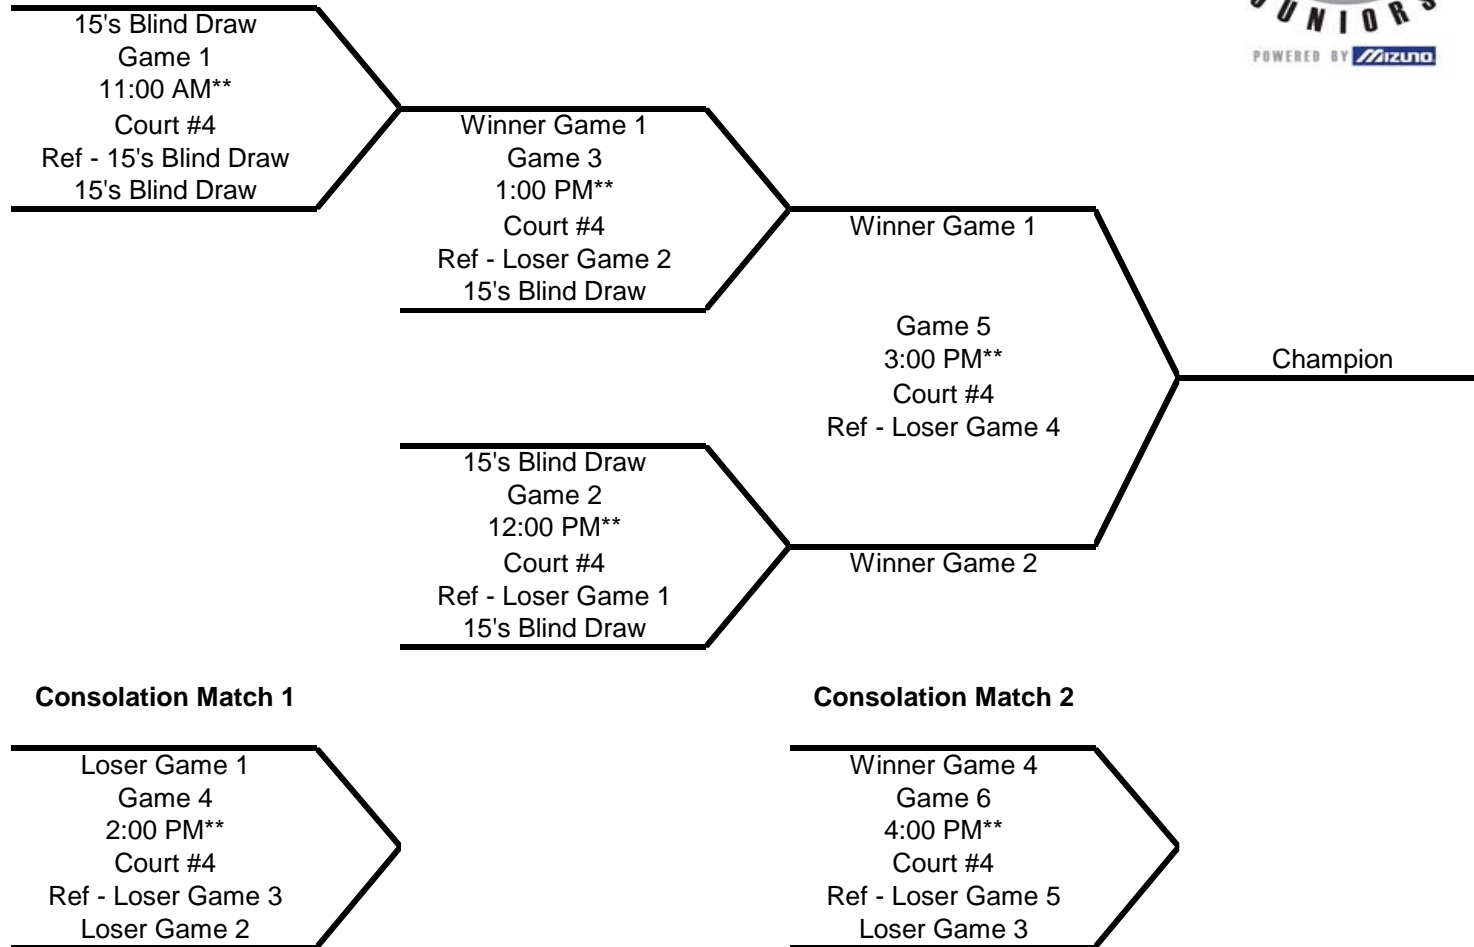

15's Silver Rhodes College