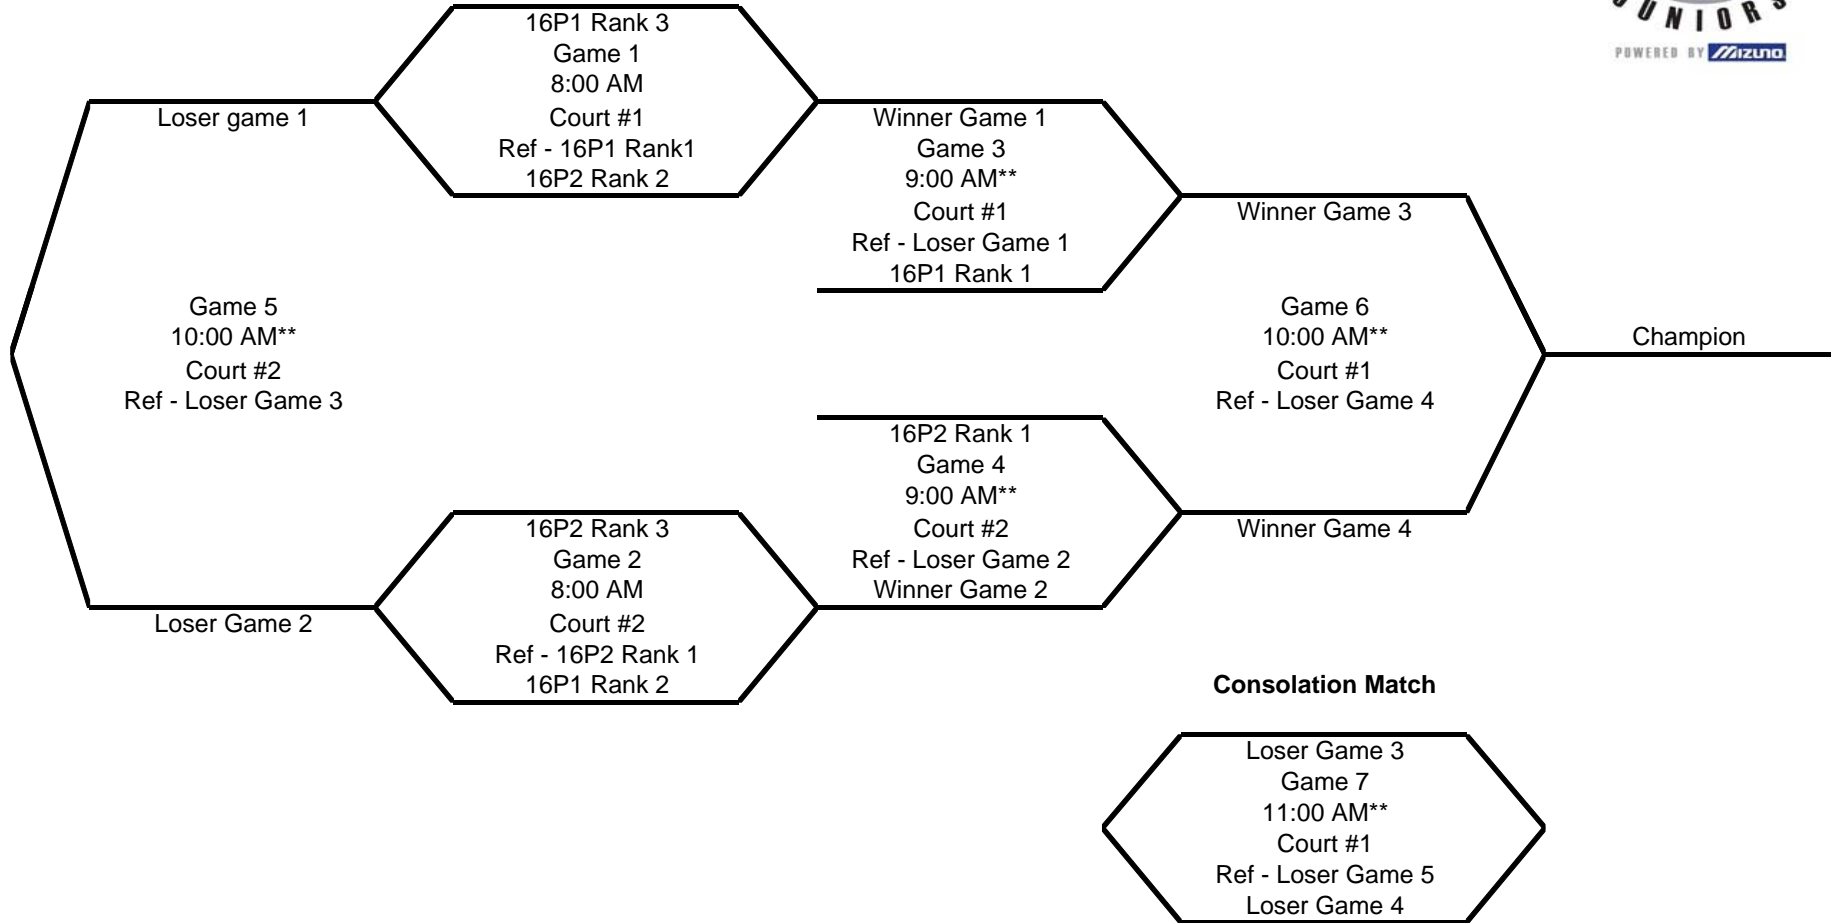

16's Gold Rhodes College