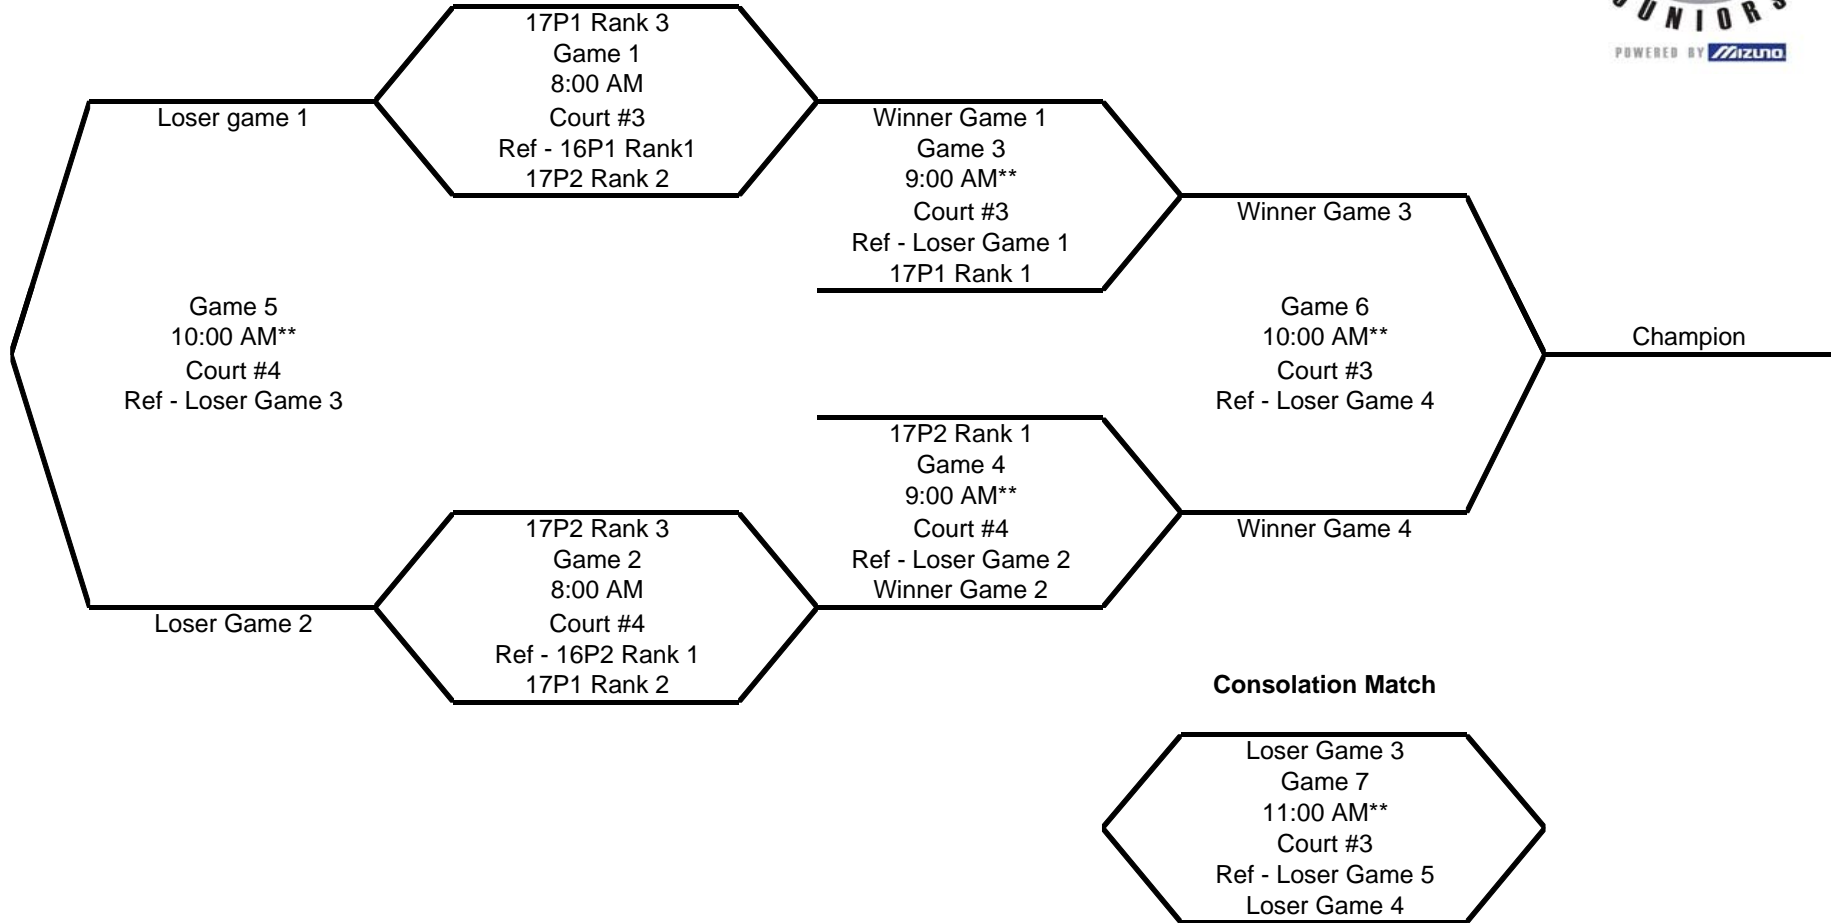

17's Gold Rhodes College