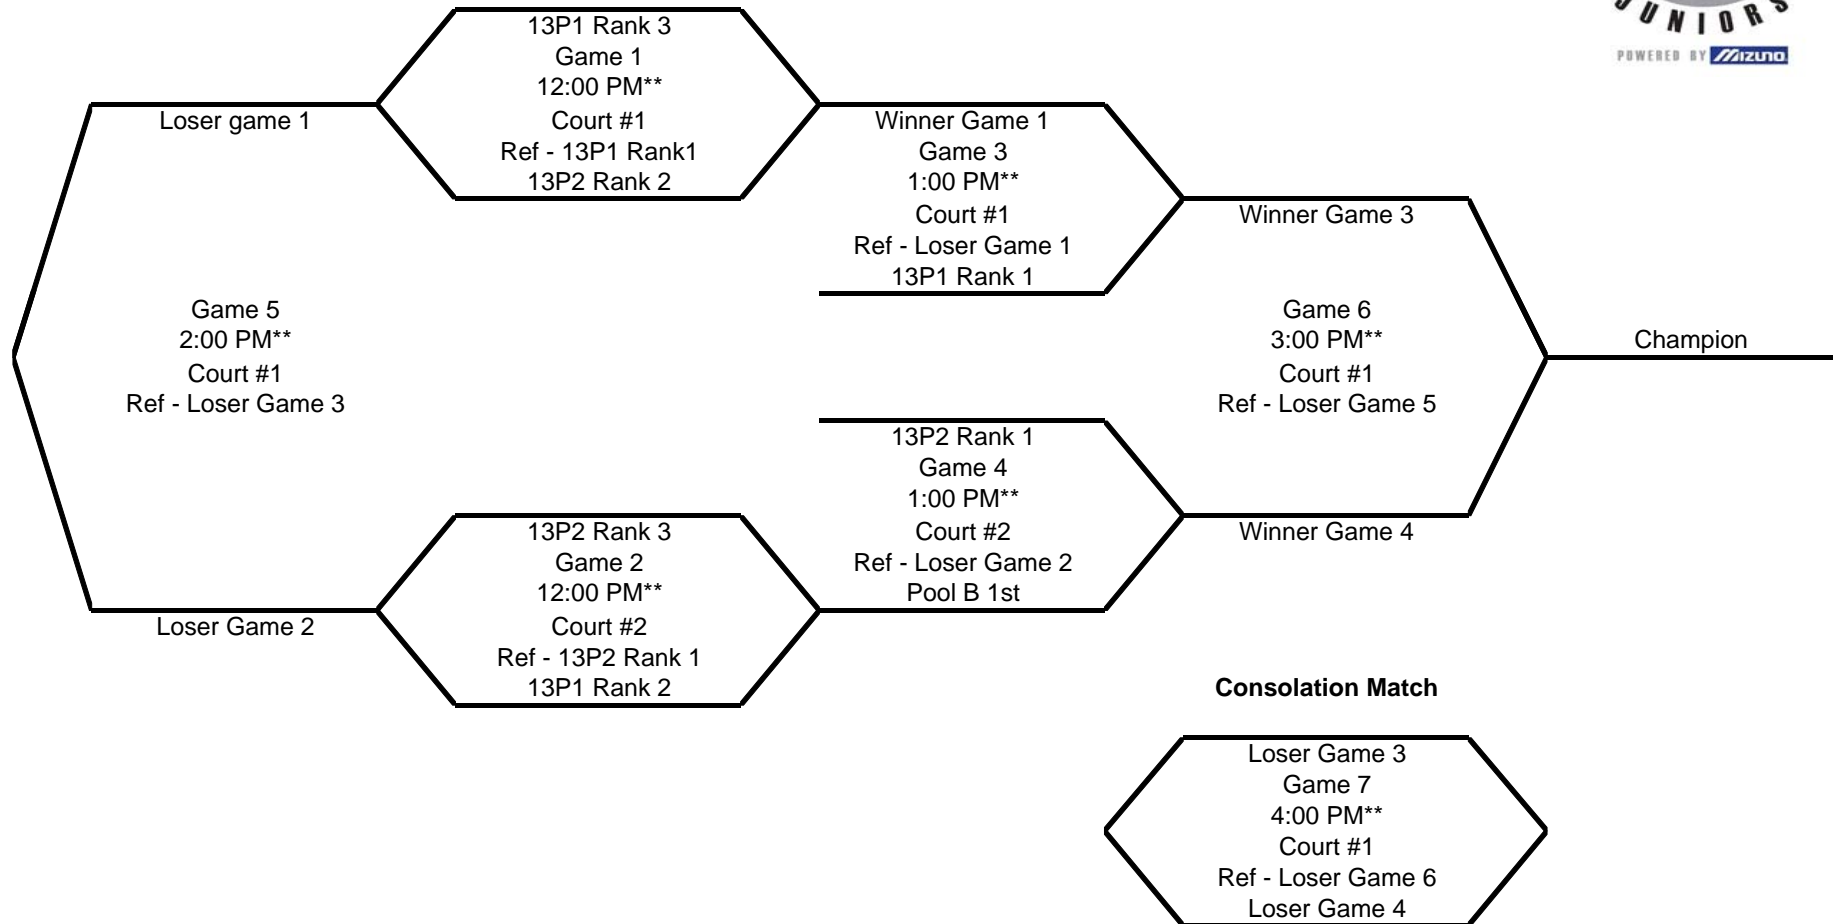

12's Bronze - Court #3

Wellworx

		B1	B2	B3
B1				
B2				
B3				

Set Results

Won	Lost

If two or more teams are tied in Match Wins then a single 15 Point Tie Breaker per USAV rules will determine the winner of the Bracket.

Start Times

8:00 AM
9:00 AM**
10:00 AM**
11:00 AM**
11:30 PM**

Set Schedule			
Match #	Team #	Team #	Ref Team #
1	1	3	2
2	2	3	1
3	1	2	3
Break			
3	?	?	?

* Ref team is responsible for the Down Referee, two (2) line judges, Scorekeeper, Libero Tracker and Public Scorekeeper

** Except for the first match all start times are estimated. Matches will begin immediately following the finish of the proceeding match.

13's Gold Wellworx